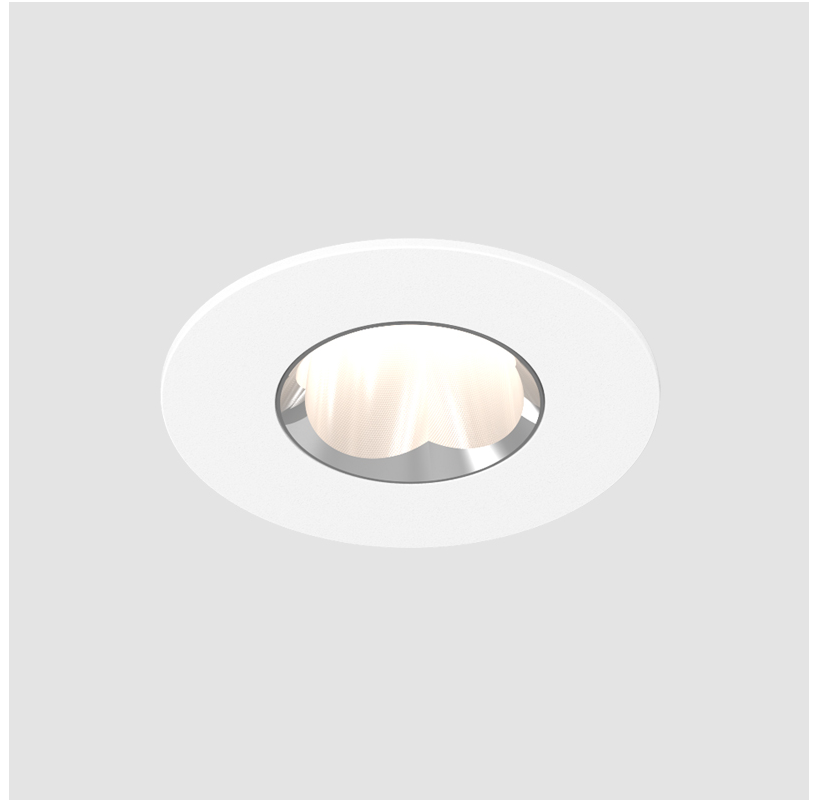

GENERAL

Series: Oiko Pro Round
Subseries: Oiko Pro Round Fixed
Brand: Prolicht
Division: Architectural
Mounting Type: Recessed
Mounting Location: Ceiling
Subcategory: Downlight

PHYSICAL

Shape: Round
Diameter (mm): 75
Diameter (in): 2 15/16
Height (mm): 51
Height (in): 2
Ceiling Thickness (mm): 1 - 25
Ceiling Thickness (in): 1/16 - 1 3/16
Min. Recessing Depth (mm): 55
Min. Recessing Depth (in): 2 3/16
Light Distribution: Direct
Diffuser: Lens Pack - Spread Lens / Linear Spread Lens / Honeycomb Louver
Fixture Finish: SSR / BKV / CWI / CRY / HAB / UFT / ITA / RUA / FTG / MYG / LOD / PUS / FRO / FUP / KIA / POP / BLS / SPG / MEY / GOH / GUM / CHC / COM / ABZ / JAG / OBR / MOS / ROR
Fixture Material: Aluminum Die Cast
Cut-out Measurements: 68mm / 2 11/16" Diameter

ELECTRICAL

Lamp Type: LED (Zhaga Standard)
Input Wattage (W): 14
Total Output Wattage (W): 12.7
Dimming: Dali Dimming
Driver Included: No
Driver Location: Recessed Housing
Driver Type: Constant Current - Universal (120Vac only for DALI driver)
Driver Class: Class 2
Input Voltage (V): 120 - 277
Constant Current (MA): 700

LED

Color Temperature (°K): 2700-6500 Tunable White
Max. Delivered Lumen (lm): 1240
Nominal Lumen (lm): 1460
CRI: >93 CRI
Lamp Life (hrs): 50000
Special LEDs offerings: Tunable White

OPTICAL

Reflector°: 52
Adjustability: Fixed

RATINGS AND CERTIFICATIONS

Certified By: Certified for North American Standards
IP rating: IP20